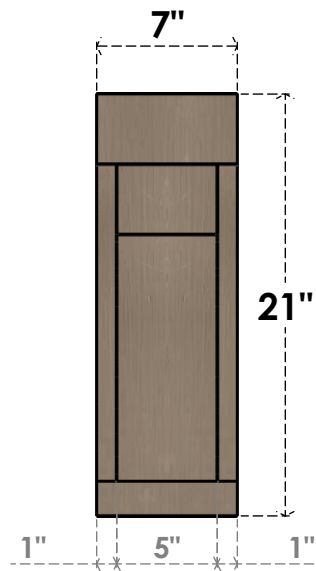

ITEM NUMBER: CORU07X14X21RIVRCPR

7"W X 14"D X 21"H SERIES 2 CLASSIC RIVERA ROUGH CEDAR TIMBERTHANE
FAUX WOOD CORBEL, PRIMED

SIDE PROFILE

FRONT PROFILE

ISOMETRIC

EKENA MILLWORK
2300 WEST MAIN ST.
CLARKSVILLE, TX 75426
TOLL FREE: 866-607-0453
WWW.EKENAMILLWORK.COM

NOTES

1. INSTALLATION TO BE COMPLETED IN ACCORDANCE WITH MANUFACTURER'S SPECIFICATIONS.
2. DRAWING MAY NOT BE TO SCALE
3. THIS DRAWING IS INTENDED FOR DESIGN AND PLANNING PURPOSES ONLY.
4. ALL INFORMATION CONTAINED HEREIN WAS CURRENT AT THE TIME OF DEVELOPMENT BUT MUST BE REVIEWED AND APPROVED BY THE PRODUCT MANUFACTURER TO BE CONSIDERED ACCURATE.
5. TIMBERTHANE ARCHITECTURAL PRODUCTS ARE MADE FROM HIGH DENSITY URETHANE AND COME FACTORY PRIMED