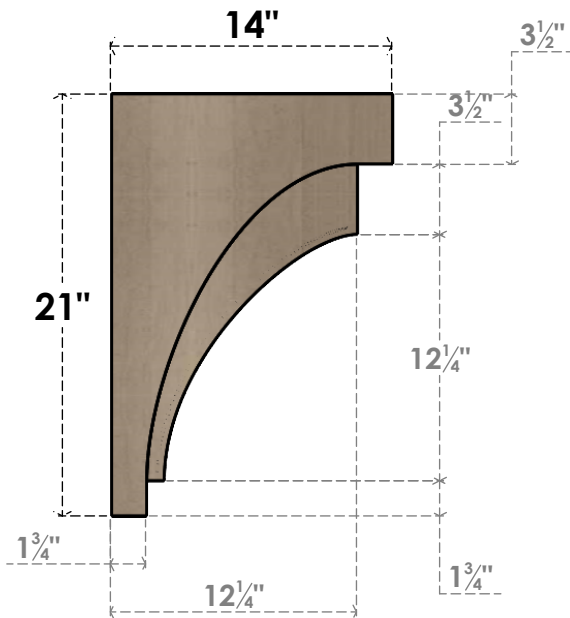

ITEM NUMBER: CORU07X14X21RIVRCPR

7"W X 14"D X 21"H SERIES 2 CLASSIC RIVERA ROUGH CEDAR TIMBERTHANE
FAUX WOOD CORBEL, PRIMED

SIDE PROFILE

FRONT PROFILE

ISOMETRIC

EKENA MILLWORK
2300 WEST MAIN ST.
CLARKSVILLE, TX 75426
TOLL FREE: 866-607-0453
WWW.EKENAMILLWORK.COM

NOTES

1. INSTALLATION TO BE COMPLETED IN ACCORDANCE WITH MANUFACTURER'S SPECIFICATIONS.
2. DRAWING MAY NOT BE TO SCALE
3. THIS DRAWING IS INTENDED FOR DESIGN AND PLANNING PURPOSES ONLY.
4. ALL INFORMATION CONTAINED HEREIN WAS CURRENT AT THE TIME OF DEVELOPMENT BUT MUST BE REVIEWED AND APPROVED BY THE PRODUCT MANUFACTURER TO BE CONSIDERED ACCURATE.
5. TIMBERTHANE ARCHITECTURAL PRODUCTS ARE MADE FROM HIGH DENSITY URETHANE AND COME FACTORY PRIMED