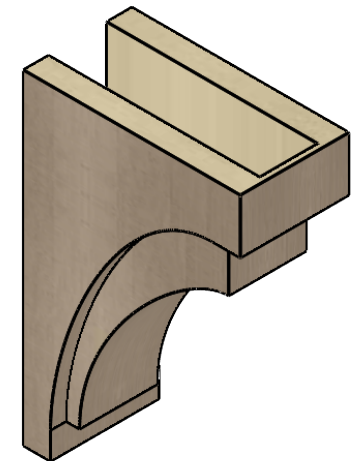

ITEM NUMBER: CORU07X14X21RIVRCPR

7"W X 14"D X 21"H SERIES 2 CLASSIC RIVERA ROUGH CEDAR TIMBERTHANE
FAUX WOOD CORBEL, PRIMED

SIDE PROFILE

FRONT PROFILE

ISOMETRIC

EKENA MILLWORK
2300 WEST MAIN ST.
CLARKSVILLE, TX 75426
TOLL FREE: 866-607-0453
WWW.EKENAMILLWORK.COM

NOTES

1. INSTALLATION TO BE COMPLETED IN ACCORDANCE WITH MANUFACTURER'S SPECIFICATIONS.
2. DRAWING MAY NOT BE TO SCALE
3. THIS DRAWING IS INTENDED FOR DESIGN AND PLANNING PURPOSES ONLY.
4. ALL INFORMATION CONTAINED HEREIN WAS CURRENT AT THE TIME OF DEVELOPMENT BUT MUST BE REVIEWED AND APPROVED BY THE PRODUCT MANUFACTURER TO BE CONSIDERED ACCURATE.
5. TIMBERTHANE ARCHITECTURAL PRODUCTS ARE MADE FROM HIGH DENSITY URETHANE AND COME FACTORY PRIMED